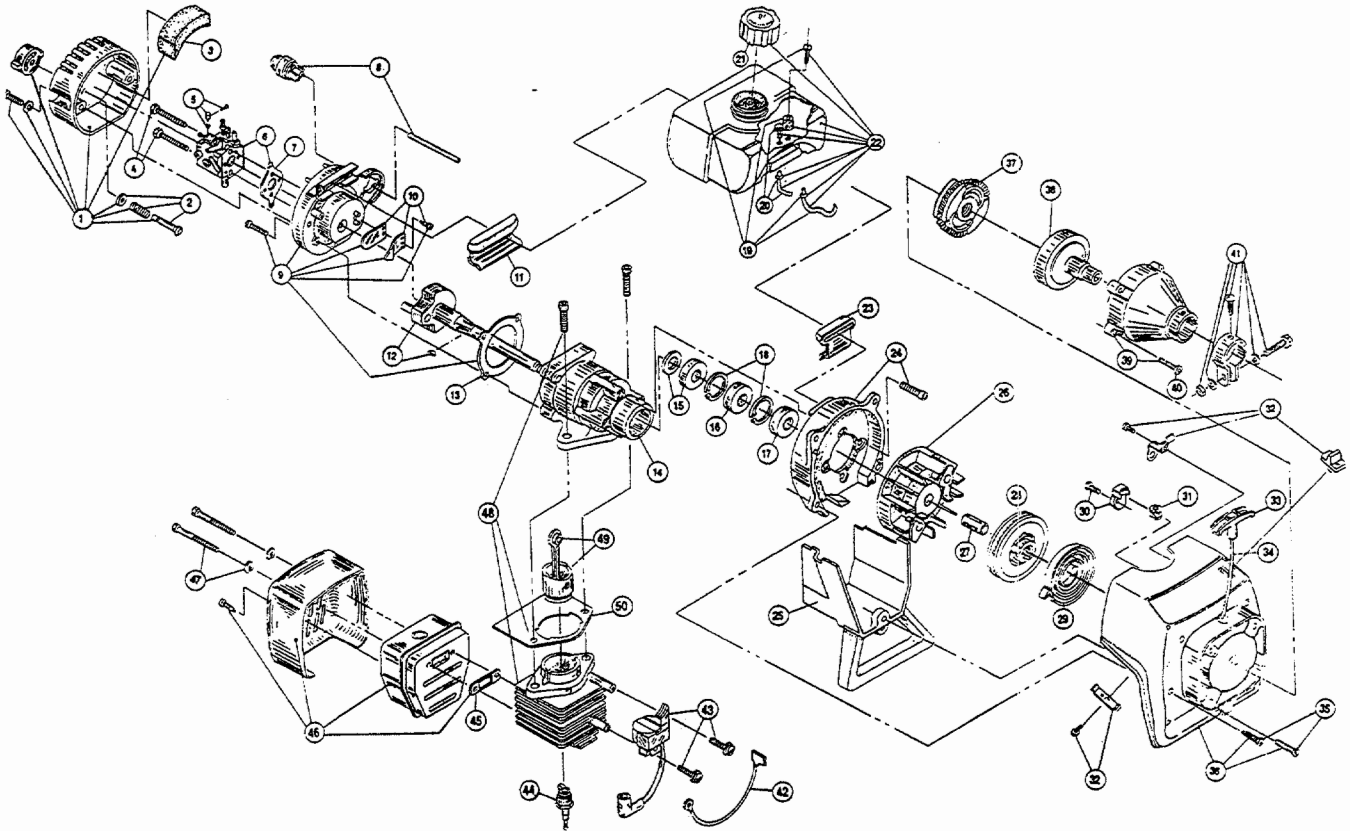

ENGINE PARTS - IDC 540-2

Item	Part No.	Description	Item	Part No.	Description
1	683414	Carburetor/Air Cleaner Cover Assembly (includes items 2 and 3)	35	147544	Starter Housing Screw Set
2	682052	Choke Knob Assembly	36	180057	Starter Housing Assembly
3	610312	Air Cleaner Filter	37	153591	Clutch Rotor Assembly
4	682505	Carburetor Mounting Screw Assembly	38	153592	Clutch Drum Assembly
5	682048	Throttle Adjustment Assembly (Walbro)	39	153590	Clutch Cover Assembly
5	147640	Throttle Adjustment Assembly (Tillotson)	40	145888	Clutch Cover Screw Assembly
6	147602	Governed Carburetor Assembly	41	153597	Upper Clamp Assembly
7	610675	Carburetor Gasket (10 pack)	42	180036	Wire Lead
8	683974	Primer and Hose Assembly	43	683390	Module Assembly
9	180033	Carburetor Mount Assembly	44	610311	Spark Plug
10	147573	Reed Assembly	45	610672	Exhaust Gasket (10 pack)
11	612134	Rear Mounting Pad	46	180119	Muffler Assembly
12	180022	Power Shaft Assembly	47	147575	Muffler Mounting Bolt Assembly
13	612115	Carburetor Mount Gasket (10 pack)	48	180063	Cylinder Assembly
14	147015	Crankcase	49	147012	Piston and Rod Assembly
15	682041	Inner Bearing Assembly	50	145564	Cylinder Gasket (10 pack)
16	610309	Seal	*	180034	Engine Hardware Kit
17	610308	Outer Bearing Assembly	*	180011	Engine Gasket Kit
18	682040	Snap Ring Assembly	*	153308	O.E.M. Carburetor Repair Kit (Walbro)
19	682039	Fuel Line Assembly	*	180019	O.E.M. Carburetor Repair Kit (Tillotson)
20	147290	Return Line Assembly	*	153309	Gasket-Diaphragm Repair Kit (Walbro)
21	180000	Fuel Cap Assembly	*	180020	Gasket-Diaphragm Repair Kit (Tillotson)
22	147580	Fuel Tank Assembly (includes items 19-21)	*	682507	Piston Ring
23	145308	Front Mounting Pad	*	180027	Short Block Assembly (includes items 12, 14-18, 48-50)
24	153520	Shroud Assembly	*	180026	Crankcase Service Assembly (includes items 12, 14-18)
25	683078	Shroud Extension and Stand	*	610676	Flywheel Key (10 pack)
26	153624	Flywheel Assembly			
27	145918	Spacer			
28	683856	Recoil Pulley Assembly			
29	613102	Recoil Spring	*	not shown	
30	153644	Pulley Retainer ring			
31	611061	Rope Guide			
32	180035	Switch Assembly			
33	610300	Pull Handle			
34	613103	Rope			

The above part numbers are for serial numbers 009081201 thru 108034825.