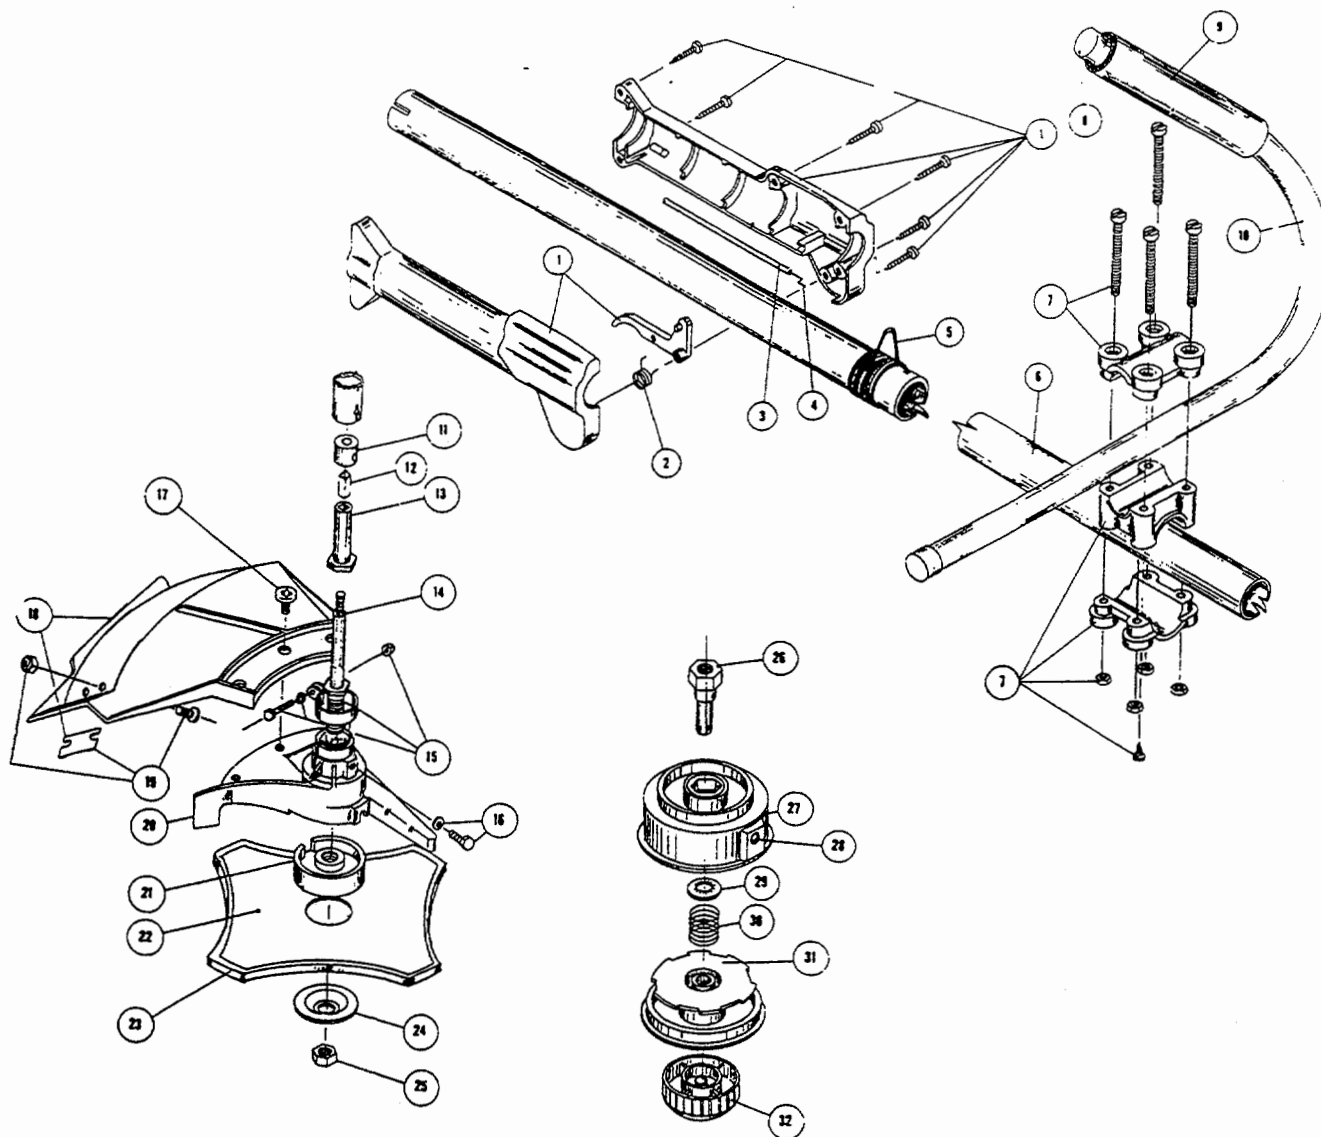

The above part numbers are for serial numbers 009081201 thru 108034825.

BOOM & TRIMMER PARTS - IDC 540-2

Item	Part No.	Description
1	180017	Throttle Housing and Trigger Assembly
2	610314	Throttle Trigger Spring
3	180021	Throttle Cable Housing
4	180127	Throttle Cable
5	610327	Shoulder Strap Clamp
6	147595	Drive Shaft Housing Assembly
7	683295	Handle Bracket Assembly
8	612021	Tube Closure
9	612831	Grip
10	683870	J-Handle Assembly (includes items 8 and 9)
11	145890	Retainer Sleeve
12	682064	Flexible Drive Shaft
13	610303	Square Drive
14	145893	Drive Shaft
15	153597	Clamp Assembly
16	683298	Mounting Bolt Assembly
17	683304	Guard Mounting Screws
18	147597	Guard and Blade Assembly
19	682061	Blade Assembly
20	153598	Bearing Housing Assembly
21	147006	Blade Driver
22	145873	Blade